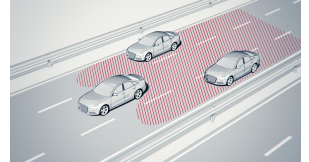

(2/2)

Voice control

Audi side assist

BLUETOOTH® wireless technology preparation for mobile phone

Standard features

Safety and Security

4UB	Driver and front-passenger advanced airbags
1AT	Electronic stabilisation control (ESC)
UH1	Electromechanical parking brake
8T1	Cruise control with coast, resume and accelerate features
VC2	Garage door opener (HomeLink®)
QZ7	Electromechanical power steering
7K6	Tire-pressure monitoring system
4X3	Head/thorax side airbags
8N6	Light / rain sensor
4I3	Audi advanced key - keyless start, stop and entry
3B7	ISOFIX child seat mounting and Top Tether anchorage point for outer rear seats