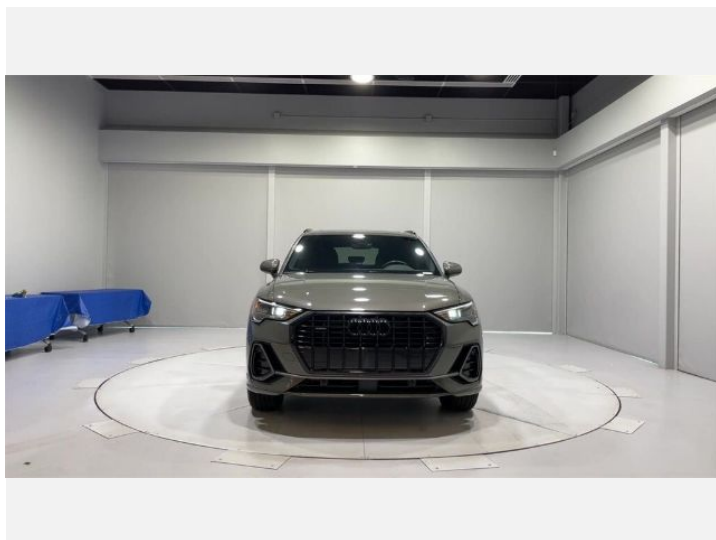

2019 Audi Q3

Premium 45 quattro® tiptronic

Price as built : $36,900

Audi Code

AXVUR3JM

www.audiusa.com/AXVUR3JM