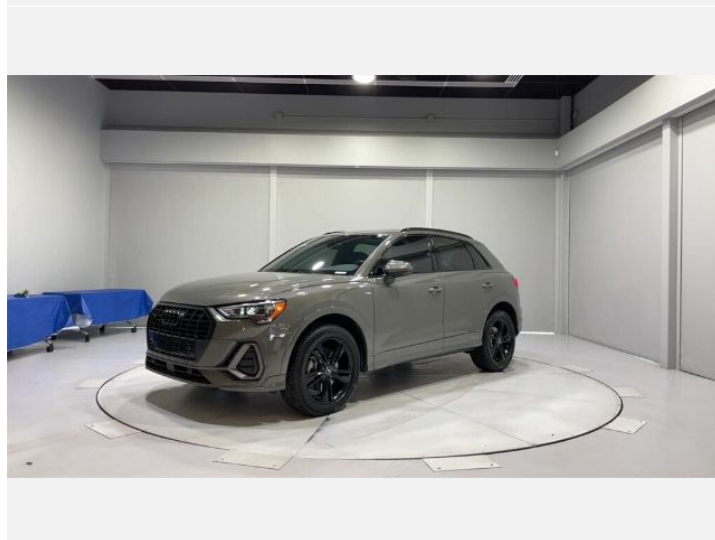

2019 Audi Q3

Premium 45 quattro® tiptronic

Price as built : \$36,900

Audi Code

AXVUR3JM

www.audiusa.com/AXVUR3JM

Summary

Audi 2019 Audi Q3
Premium 45 quattro® tiptronic

Price as built
\$36,900

Exterior colour

Chronos Gray metallic

Interior colour

Seats	Black
Dashboard	Black
Carpet	Black
Headliner	Black

Technical Specifications

Engine type	Four-cylinder
Displacement/Bore and stroke	1,984/82.5 x 92.8 cc/mm
Torque	258 lb-ft@rpm
Top track speed	130 mph mph
Acceleration (0 - 60 mph)	7.0 seconds seconds
Recommended fuel	Regular

Dealer remarks

ONE OWNER CLEAN CARFAX HARD TO FIND 2019 Q3 PREMIUM S LINE QUATTRO ALL WHEEL DRIVE.
CONVENIENCE PACKAGE, PANORAMA POWER SUNROOF. CALL NOW FOR DETAILS 913-249-3400

Recent Arrival! CARFAX One-Owner. Carfax One Owner, Clean Carfax, Power Moonroof/Sunroof, Panoramic Roof, Non Smoker, Multi Media, Alloy wheels, Anti-Theft Alarm System w/Motion Sensor, Audi Advanced Key, Audi Parking System Plus, Audi Side Assist, Convenience Package, HomeLink Garage Door Opener, Power Liftgate, Power moonroof, Wheels: 19" x 7" 5-Twin-Spoke Dynamic Design.

2.0T Premium Chronos Gray Metallic quattro
19/27 City/Highway MPG

Awards:

* 2019 KBB.com 10 Best SUVs Worth Waiting For

Technical Specifications

(1/2)

Engineering | Performance

Engine type	Four-cylinder
Power Level	45
Engine block	Cast-iron
Induction/fuel injection	Turbocharged/ TFSI®
Cylinder head	Aluminum-alloy
Horsepower	228 @ rpm
Displacement/Bore and stroke	1,984/82.5 x 92.8 cc/mm
Valvetrain	16-valve DOHC
Torque	258 lb-ft@rpm