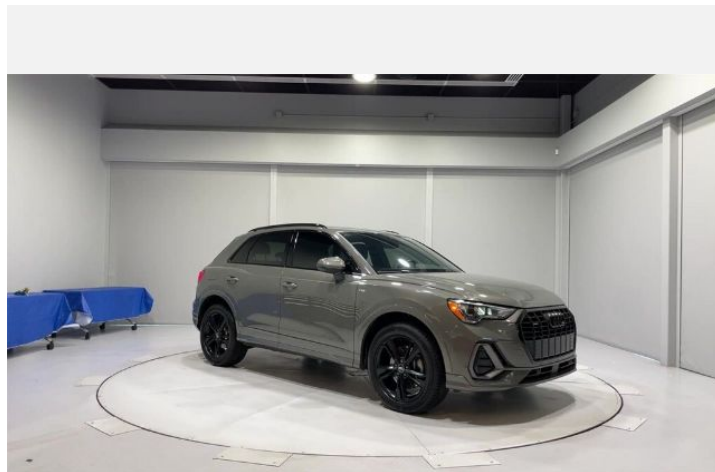

2019 Audi Q3

Premium 45 quattro® tiptronic

Price as built : $36,900

Audi Code

AXVUR3JM

www.audiusa.com/AXVUR3JM