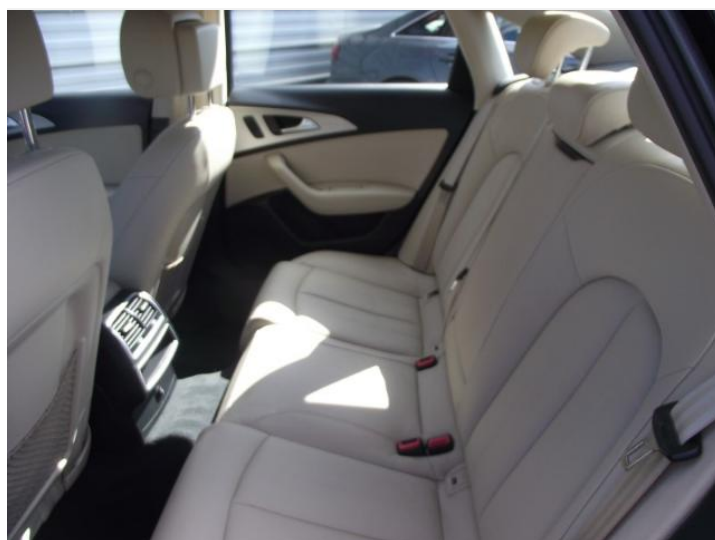

Audi A6 Saloon

SE 2.0 TDI ultra 150 PS S tronic
Total price: € 27,995.00

Audi Code

AY68BRAH

www.audi.ie/AY68BRAH