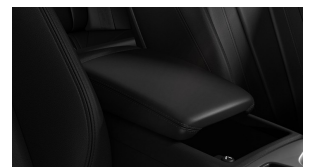

Tires 245/40 R 18 93Y

Front Sport seats

Front centre armrest

Heated front seats

Extended LED Interior Lighting Pack

Parking system plus, front and rear

Equipment

(2/2)