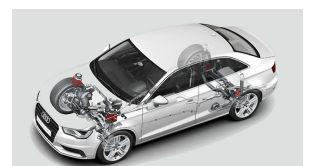

Audi advanced key-keyless start, stop and entry

Sport suspension