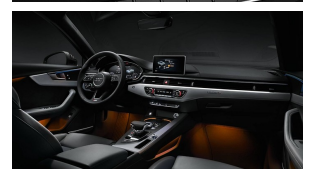

Parking system plus, front and rear