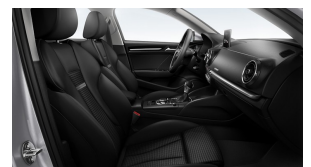

Sports bumpers

Audi exclusive titanium black styling package 1

Privacy glazing (dark-tinted windows)

Sport seats, front

Headlining in cloth, black

Equipment

(2/2)

Inlays in matt brushed aluminium