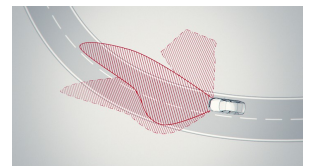

Equipment

(1/2)

Heated washer nozzles in front

Gas discharge headlamp (D1/D3 system)

Xenon plus including headlight washer system

Headlight range control

LED rear lights

Exterior mirrors, electrically adjustable, heated and electrically folding

Exterior mirrors, electrically adjustable/folding/heated, automatic kerb-side function, heated washer jets

Folding rear seat back

Headlight washers