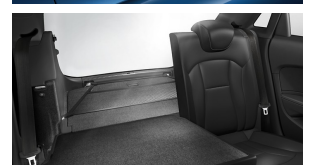

Equipment

(1/2)

Heated washer nozzles in front

Gas discharge headlamp (D1/D3 system)

Xenon plus including headlight washer system

Headlight range control

LED rear lights

Exterior mirrors, electrically adjustable, heated and electrically folding

Exterior mirrors, electrically adjustable/folding/heated, automatic kerb-side function, heated washer jets

Folding rear seat back

Headlight washers