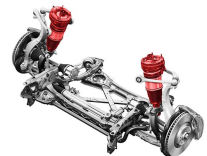

Equipment

Mythos Black metallic

Audi advanced key

Power-adjustable, auto-dimming, heated exterior side mirrors with memory

---

Sport suspension