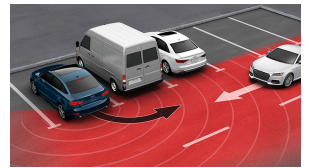

Ibis White

Sport suspension system

Side & Rear cross traffic assist package

Parking system plus (front and rear acoustic sensors)

Audi side assist with rear cross traffic assist

Standard features

(1/2)

Infotainment and Driver Assistance