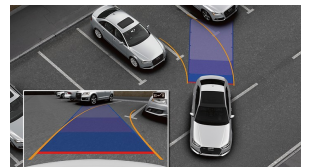

Ibis White

Sport suspension system

Side & Rear cross traffic assist package

Parking system plus (front and rear acoustic sensors)

Audi side assist with rear cross traffic assist

Standard features

(1/2)

Infotainment and Driver Assistance